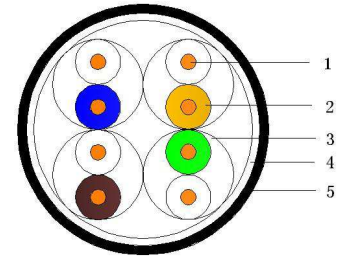

DA-2Y2Y 4*2*AWG24/1

1. Category: 5

2. Construction: see figures

- 1) Conductor: bare copper wire, AWG 24/1
- 2) Insulation: solid PE
Color code: white (blue)/blue, white (orange)/orange, white (green)/green, white (brown)/brown
- 3) Pair: 4 twisted pairs
- 4) Tape: polyester
- 5) Outer sheath: PE (black; RAL 6008)

3. Electronic characteristics at 20°C:

DC resistance (max.)	93.5 Ohm/km
Insulation resistance (min.)	5 Gohm x km
Mutual capacitance (app.)	54 nF/km
Transfer capacitance [e] (app.)	1500 pF/km
Signal velocity [c] (app.)	0.68
Propagation Delay (app.)	528 ns/100m
Skew at 100 MHz (app.)	32 ns/100m
Characteristic impedance at 100 MHz	100±5 Ohm
Test voltage Ueff	1.000 V
Operating voltage Ueff (max)	125 V

Temperature range for fixed installation: -20°C to +60°C

Temperature range for mobile installation: 0°C to +50°C

8. Dimensions:

Type	Size	Outer diameter (mm)	Weight (kg/km)	Cu Index (kg/km)	Sheath color
DA-2Y2Y 4x2xAWG 24/1	4P	5.3	24 (approx)	15,4 (approx)	Black RAL6008