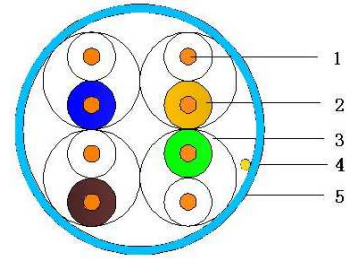

DA-2YY 4x2xAWG24/1

1. Category: 5

2. Construction: see figures

- 1) Conductor: bare copper wire, AWG 24/1
- 2) Insulation: solid PE
Color code: white (blue)/blue, white (orange)/orange, white (green)/green, white (brown)/brown
- 3) Pair: 4 twisted pairs
- 4) Tear line
- 5) Outer sheath: PVC (light blue, RAL 6027)

3. Electronic characteristics at 20°C:

DC resistance (max.)	93.5 Ohm/km
Insulation resistance (min.)	5 Gohm x km
Mutual capacitance (app.)	54 nF/km
Transfer capacitance [e] (app.)	1500 pF/km
Signal velocity [c] (app.)	0.68
Propagation Delay (app.)	528 ns/100m
Skew at 100 MHz (app.)	40 ns/100m
Characteristic impedance at 100 MHz	100±5 Ohm
Test voltage Ueff	1.000 V
Operating voltage Ueff (max)	125 V

Thermal characteristics:

Temperature range for fixed installation: -20°C to +60°C

Temperature range for mobile installation: 0°C to + 50°C

9. Dimensions:

Type	Size	Outer diameter (mm)	Weight (kg/km)	Cu Index (kg/km)	Sheath color
DA-2YY 4x2xAWG 24/1	4P	5.4	28 (approx)	15,4 (approx)	Light blue RAL6027